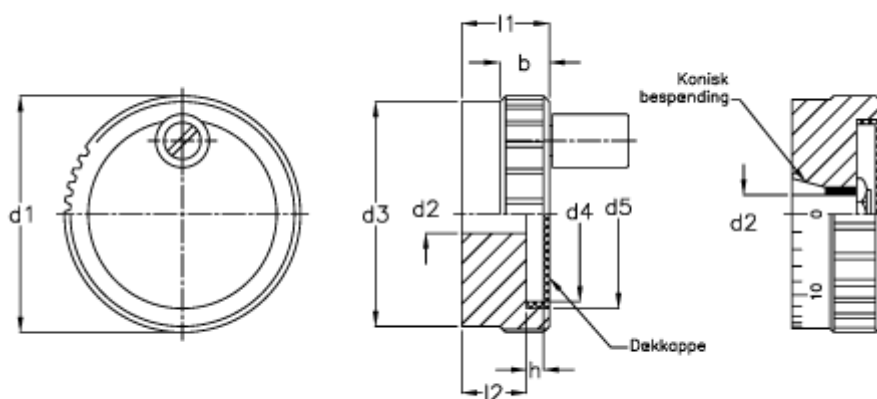

# Data Sheet

Article number: 20885228

Description: E+G Control knob  
GN 736.1-52-K10-A

## Measures

b -0.5	= 13	h	= 3.8
d1	= 52	Handle	= 13
d2 H8 with bush	= Z 10	l1	= 23
d2 H8 without slot	= B 10	l2	= 17
d2 H8 with slot	= K 10		
d3	= 50		
d4	= 37		
d5	= 39.5		